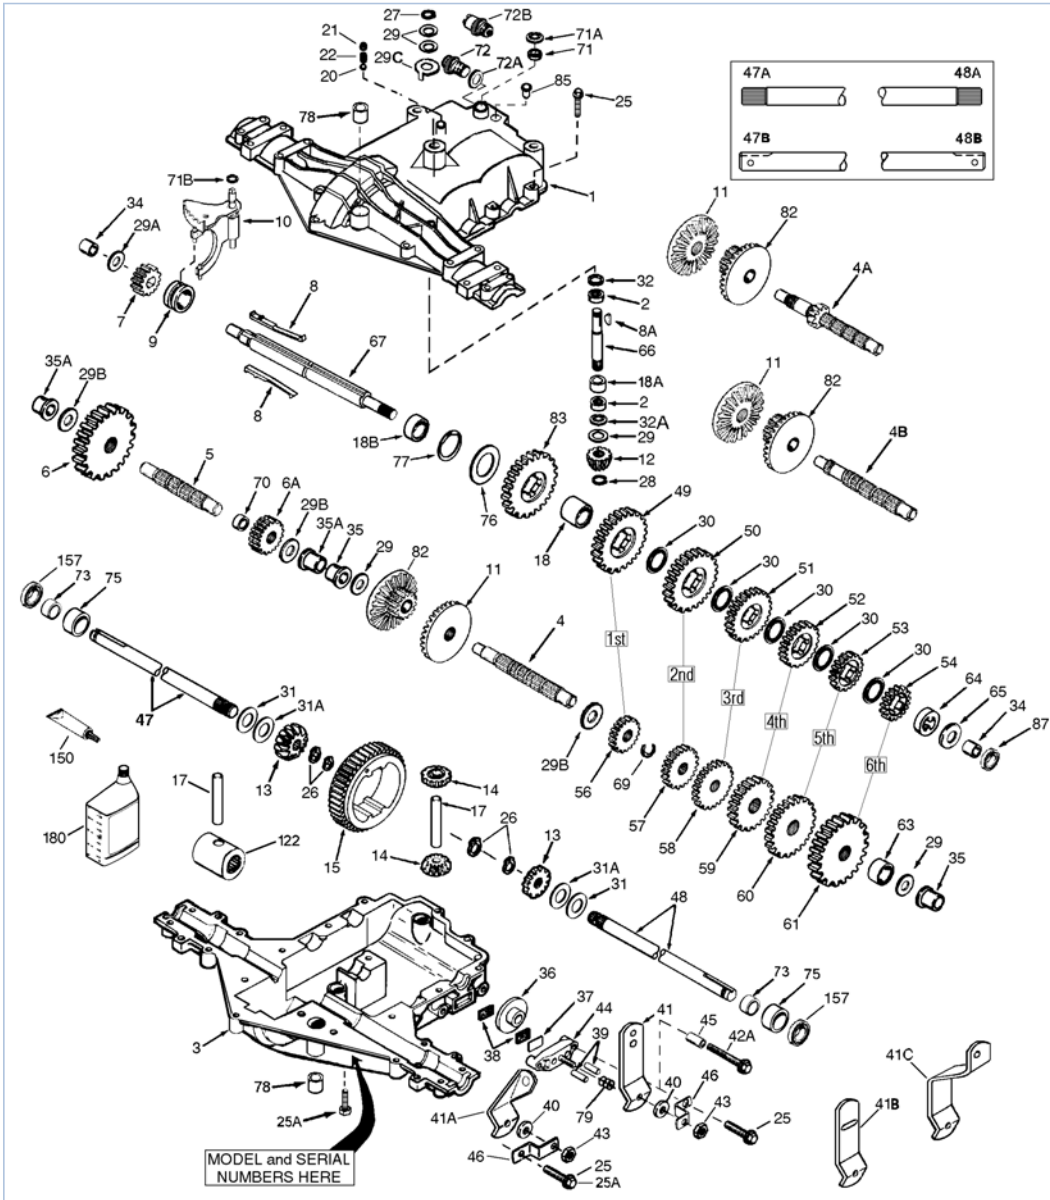

## Part List

mst.2 206-206-546 / Transaxle

REF #	ITEM #	DESCRIPTION	QTY	REMARK
1	772147	Transaxle Cover	1	
2	780086A	Needle Bearing 5/8"	2	
3	770128	Transaxle Case	1	
4B	776406	Countershaft	1	
5	776409	Output Shaft	1	
6	778364	Spur Gear (38 teeth)	1	
6A	778369	Spur Gear (15 teeth-steel)	1	
7	778330	Spur Gear (11 teeth)	1	
8	792180	Shift Key	2	
9	784352	Shift Collar	1	
10	784378	Shift Rod & Fork	1	
11	778334	Bevel Gear (30 teeth)	1	
12	778309	Input Bevel Pinion (13 teeth)	1	
13	778368	Bevel Gear (13 teeth) (Incl. 14)	2	
14	778368	Bevel Pinion (13 teeth) (Incl. 13)	2	
15	778370	Ring Gear (43 teeth)	1	
17	786188	Drive Pin	1	
18	786102	Spacer 1.130 x .695	1	
20	792077A	Ball 5/16" dia	1	
21	792211	Cap Screw 3/8-16 x 3/8"	1	
22	792079	Spring .310 OD x .625 L	1	
25	792073A	Screw 1/4-20 x 1-1/4"	17	
25A	792177	Screw 1/4-20 x 1-3/8"	2	
26	792125	Retaining Ring (pkg of 2)	4	
27	792035	Retaining Ring	1	
28	788040	Retaining Ring	1	
29	780072	Thrust Washer .627 ID x .031W	5	
29A	780160	Thrust Washer .563 ID x .031W	1	
29B	780051	Thrust Washer .762 ID x .031W	2	
29C	780199	Anti-Rotation Washer .632	1	
30	780108	Cup Washer 1.127 ID x .032W	5	
31	780001	Flat Washer .750 ID x .056W	2	Use AsNeeded
31A	780195	Flat Washer .750 ID x .062W	2	
32	788083	Oil Seal 5/8"	1	
34	780194	Bushing .563	2	
35	780193	Flanged Bushing 5/8" ID	2	
35A	780197	Flanged Bushing .751	2	
36	790075	Brake Disk	1	
37	790007	Brake Pad Plate	1	
38	799021	Brake Pad (pkg of 2)	2	
39	786026	Dowel Pin 5/16 x 3/4	2	
40	792076A	Flat Washer .312 ID x .059W	1	
41	790094	Brake Lever	1	
42	792073A	Screw 1/4-20 x 1-1/4"	1	
42A	792085A	Screw 1/4-20 x 2-1/4"	1	
43	792075	Locknut 5/16-24	1	
44	790025	Brake Pad Holder	1	
45	786066	Spacer .2625 x 1.0	1	
46	786086	Brake Lever Bracket	1	
47	774690	Axle (11-15/16" long)	1	
48	774691	Axle (16-1/2" long)	1	
49	778336	Spur Gear (30 teeth)	1	
50	778338	Spur Gear (27 teeth)	1	
51	778340	Spur Gear (24 teeth)	1	
52	778342	Spur Gear (22 teeth)	1	